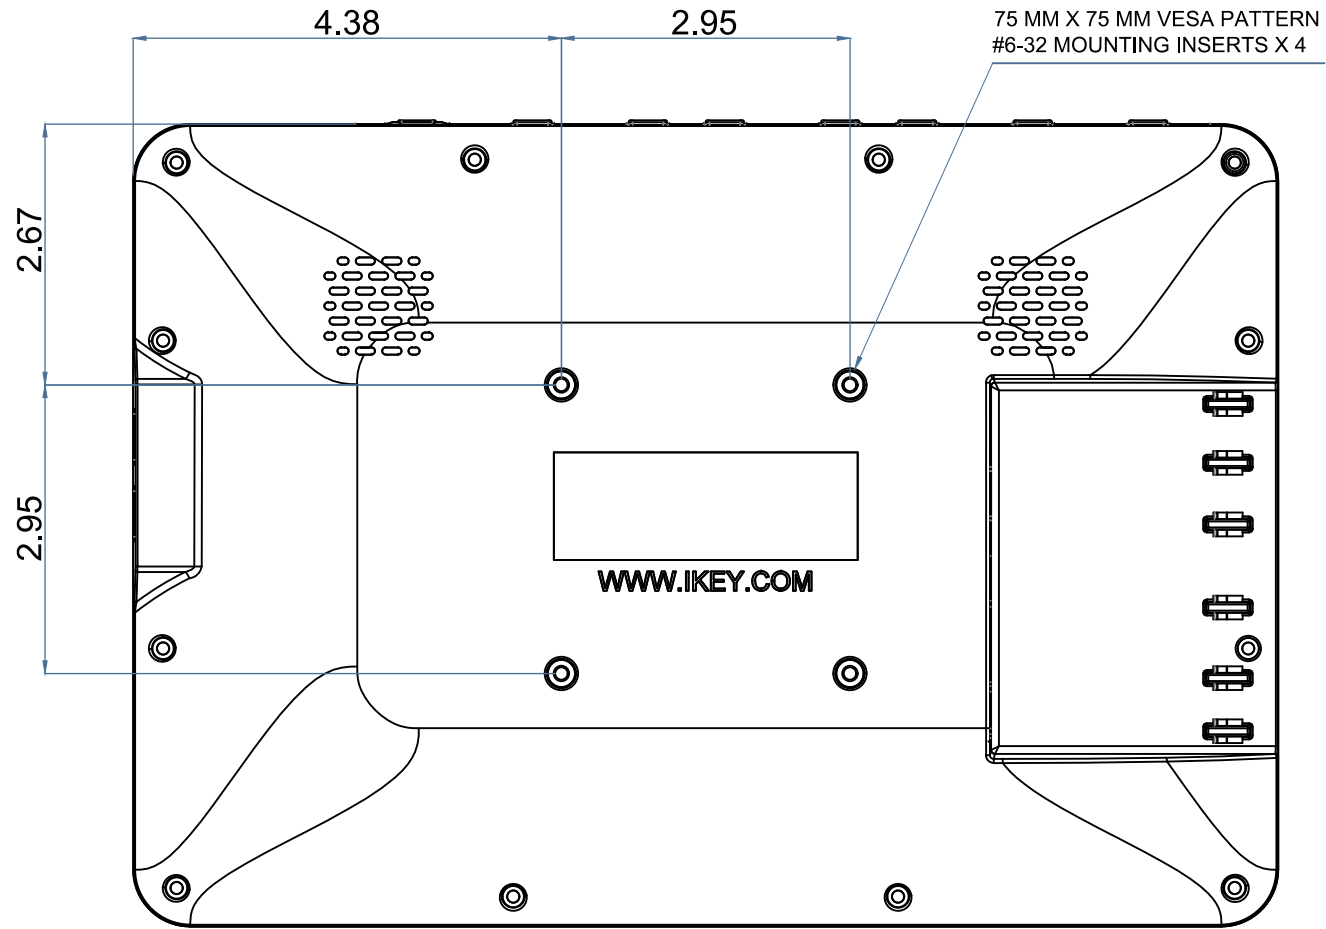

Drawing Number: MKT0533

Revision: 2.0

Sheet: 1 OF 2

Date: 06.17.20

ZM

IK-KV-11.6W-HDMI BACK VIEW/MOUNTING

PROPRIETARY AND CONFIDENTIAL

SCALE: 1:1

iKey, Ltd.
2621 Ridgepoint Dr. Suite 235
Austin, Texas 78754

©2020 iKey, Ltd.
Voice: (512) 837-0283
Fax: (512) 927-8530

Part Number: IK-KV-11.6W-HDMI

Drawing Title: IK-KV-11.6W-HDMI-MKT

Drawing Number: MKT0533