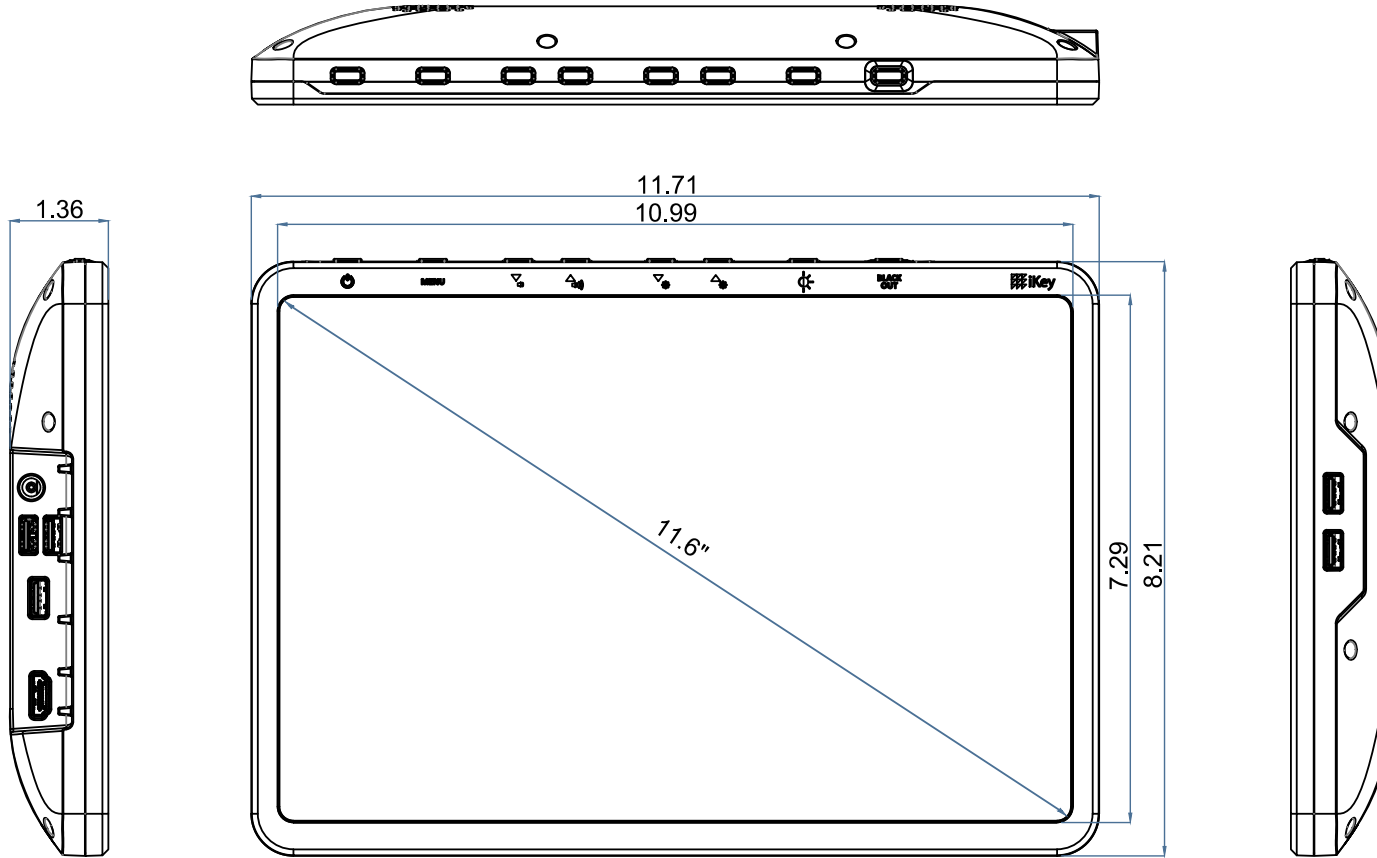

IK-KV-11.6W-HDMI

DATE	CHANGES	INTL	REV
08.20.19	Original	CH	1.0
09.04.19	Took off 1.02" of height & moved speakers	ZM	1.1
06.16.20	Case re-design, variations for HDMI/USB-C	ZM	2.0

INPUT

MONITOR: HDMI
TOUCH: USB