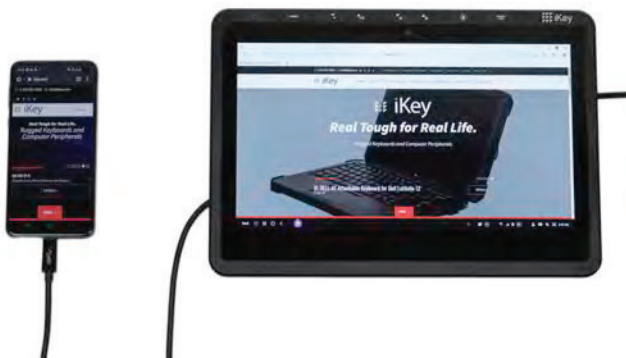

## **IK-KV-11.6W iKey Vision Flat Panel Display**

New! IK-KV-11.6w is our newest rugged LCD touch-screen display, at 11.6" wide. It is a high-bright, daylight readable flat panel display with a two-point capacitive touch screen and integrated speakers. The night mode feature allows for a quick transition from lowest brightness to highest brightness to accommodate day vs. night setting.

Resolution: 1920(RGB) x 1080. Ideal for vehicle mount and most public safety vehicles.

### **Features:**

- Two-Point Capacitive Touch Screen
- 4 USB Type A ports, 1 USB 3.0 Type A upstream port
- Power supply: 12VDC
- Color: Black
- Night mode
- Temperature Range: Operating 0°C-50°C
- Storage: -20°C to 60°C
- Mounting: VESA 75x75 pattern
- Video input: HDMI or USB-C

### **Ideal Solution for:**

- Public Safety/Law Enforcement Vehicles
- Industrial
- Energy/Oil & Gas
- Fleet vehicles
- Mobile use
- Medical vehicle or medical facility
- Use with any small screen tablet or phone (Samsung S9/S10) in vehicle
- Compatible with most iKey keyboards and most tablets