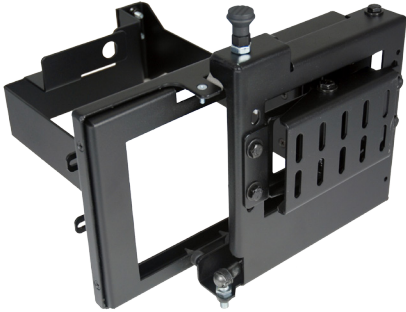

Havis mounting solutions for laptops and tablets with remote keyboards

Docking Station, Monitor, or Universal Cradle mounting options

C-DMM-100 Series (Dash Mount)

C-DMM-114	2007-2013 Chevrolet Tahoe/GMC Yukon/Suburban and Yukon XL
C-DMM-117	2009-2013 Ford E-Series Van & 2008-2013 Ford F-250, 350, 450 Pickup and F-550 Cab Chassis
C-DMM-118	2006-2013 Chevrolet G-Series Van
C-DMM-122	2013 Ford Police Interceptor Sedan
C-DMM-123	2013 Ford Police Interceptor Utility