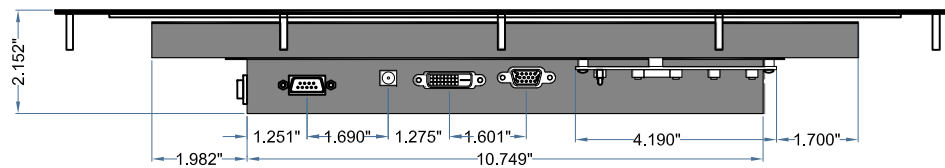

FP-17-PM or PMT-HP-1000

DATE	CHANGES	INTL	REV
08.22.11	Original	TWH	1.0

INPUT

MONITOR: 15 Pin VGA and DVI-D
TOUCHSCREEN: 9 Pin serial or USB

POWER

35 Watts

TEMPERATURE RANGE

STORAGE: -4°F to +140°F (-20°C to +60°C)
OPERATING: +32°F to +122°F (0°C to +50°C)

WEIGHT

25 lbs +/- 0.10 lbs (11.5 kg +/- 0.05 kg)

PROPRIETARY AND CONFIDENTIAL

SCALE: 1:4