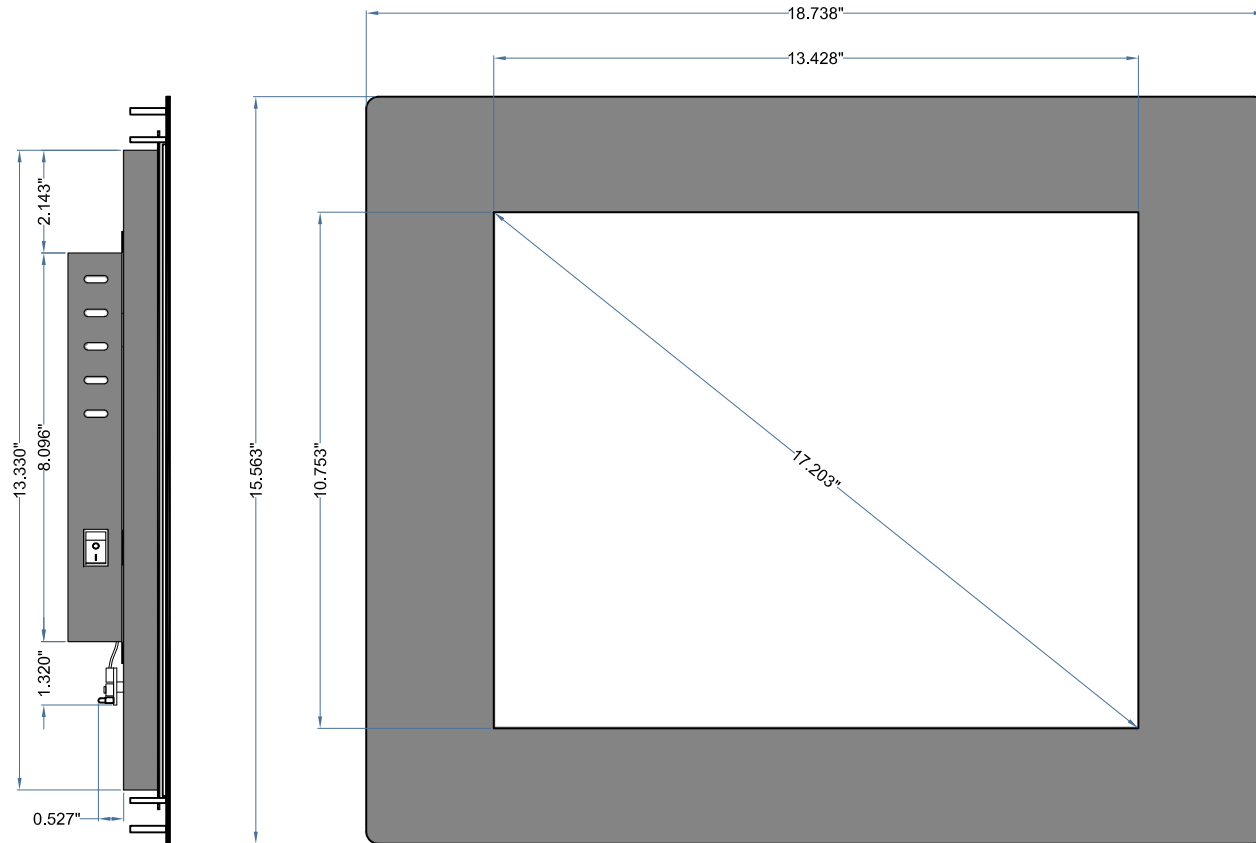

FP-17-PM or PMT-HP-1000

DATE	CHANGES	INTL	REV
08.22.11	Original	TWH	1.0

INPUT

MONITOR: 15 Pin VGA and DVI-D
TOUCHSCREEN: 9 Pin serial or USB

POWER

35 Watts

TEMPERATURE RANGE

STORAGE: -4°F to +140°F (-20°C to +60°C)
OPERATING: +32°F to +122°F (0°C to +50°C)

WEIGHT

25 lbs +/- 0.10 lbs (11.5 kg +/- 0.05 kg)

PROPRIETARY AND CONFIDENTIAL

SCALE: 1:4